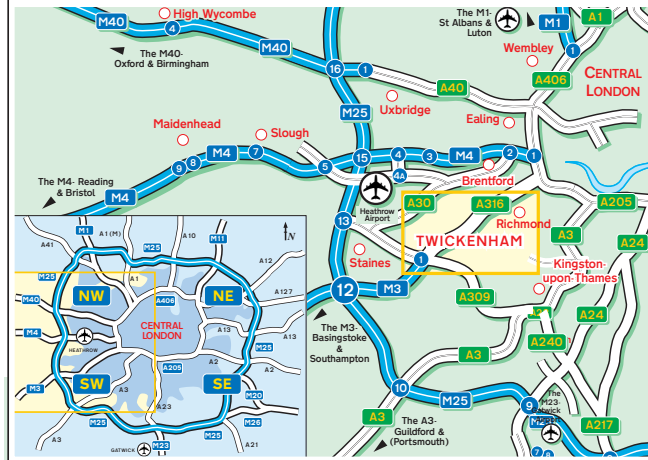

RUGBY FOOTBALL UNION

Rugby House, Rugby Road, Twickenham, Middlesex, TW1 1DS

Tel: 020 8892 2000 Fax: 020 8892 9816

Website: www.rfu.com

Locator Map

Public Transport

By Rail.

Twickenham station is a 10 minute walk from the stadium. Services operate on the main London Waterloo to Reading line. For further rail information please phone National Rail Enquiries on 08457 484950.

By London Underground.

Richmond station, (District Line). On major matchdays there is a Rugby Special Bus from the station to the stadium. On non-matchdays catch bus numbers R.68 or R.70, which go to Twickenham town centre, (a 15 minute walk to the stadium).

By Bus.

From Hounslow bus station take the number 281 bus to Twickenham. Diversions may be in place on matchdays.

By Air.

London Heathrow Airport. Take the tube on the Piccadilly line to Hounslow East Station, then catch a number 281 bus to the stadium.